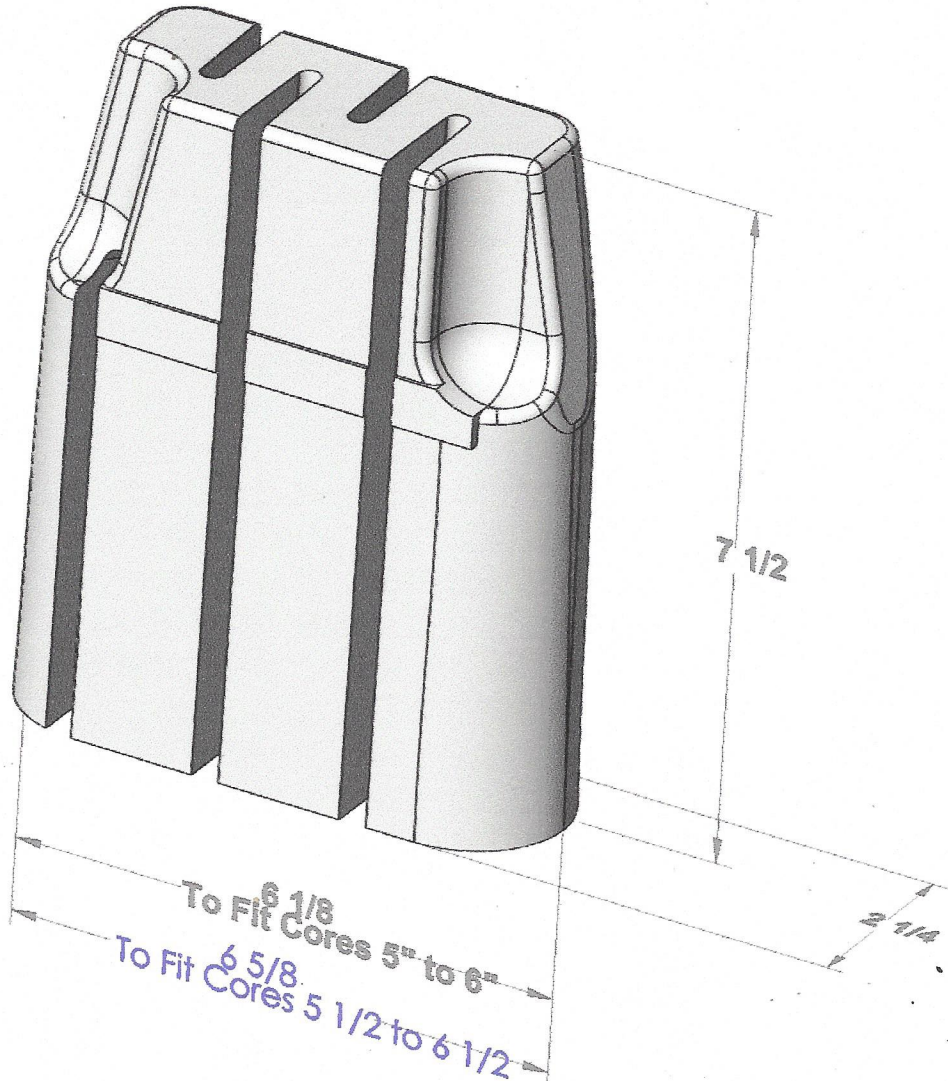

CRIS
Korfil.

Protection is a concrete idea.

CBIS/KORFIL ICON 16/18
Insulation Insert.
Volume: 71.223 cu.in.-16
Volume: 76.789 cu.in.-18

Concrete Block Insulating Systems
P.O. Box 1000
Freight House Road
West Brookfield, MA 01585-1000