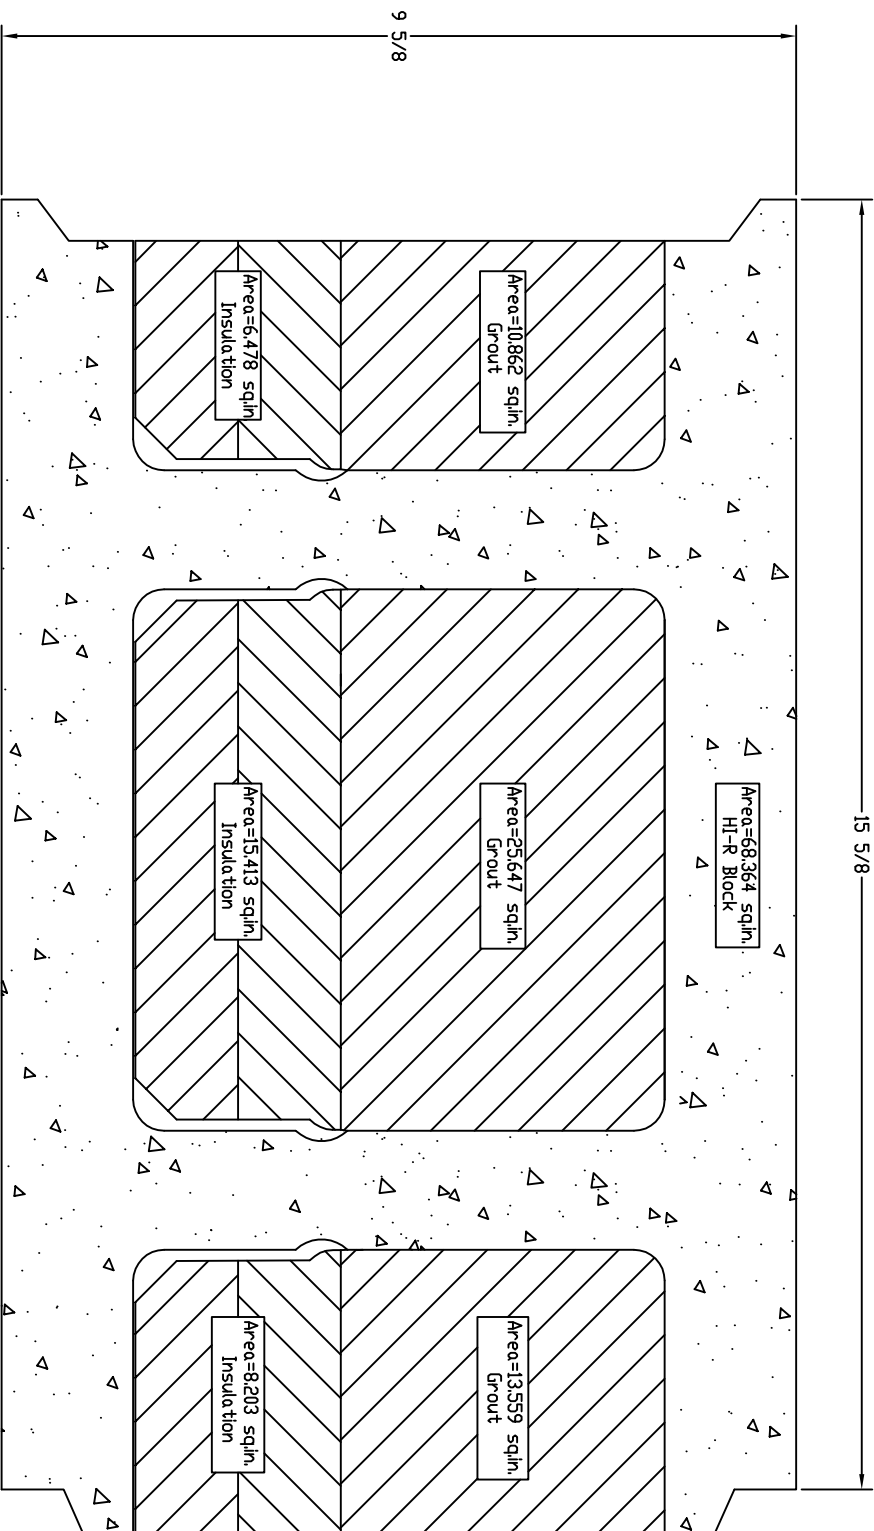

- NOTE:**
1. 8" HI-R Block Dimensions per Besser Dwg. No. 417444
 2. View Shown at Half High Level

CBIS/KORFIL
 P.O. BOX 1000
 FREIGHT HOUSE ROAD
 WEST BROOKFIELD, MA. 01585
 WWW.CBISINC.COM

GRYCEL
 5/7/2010

- NOTE:**
1. 10" HI-R Block Dimensions per Besser Drawing
 2. View Shown at Half High Level

CBIS/KORFIL

P.O. BOX 1000
 FREIGHT HOUSE ROAD
 WEST BROOKFIELD, MA. 01585
 WWW.CBISINC.COM

GRYCEL
 5/7/2010

- NOTE:**
1. 12" HI-R Block Dimensions per NCMA Standards
 2. View Shown at Half High Level