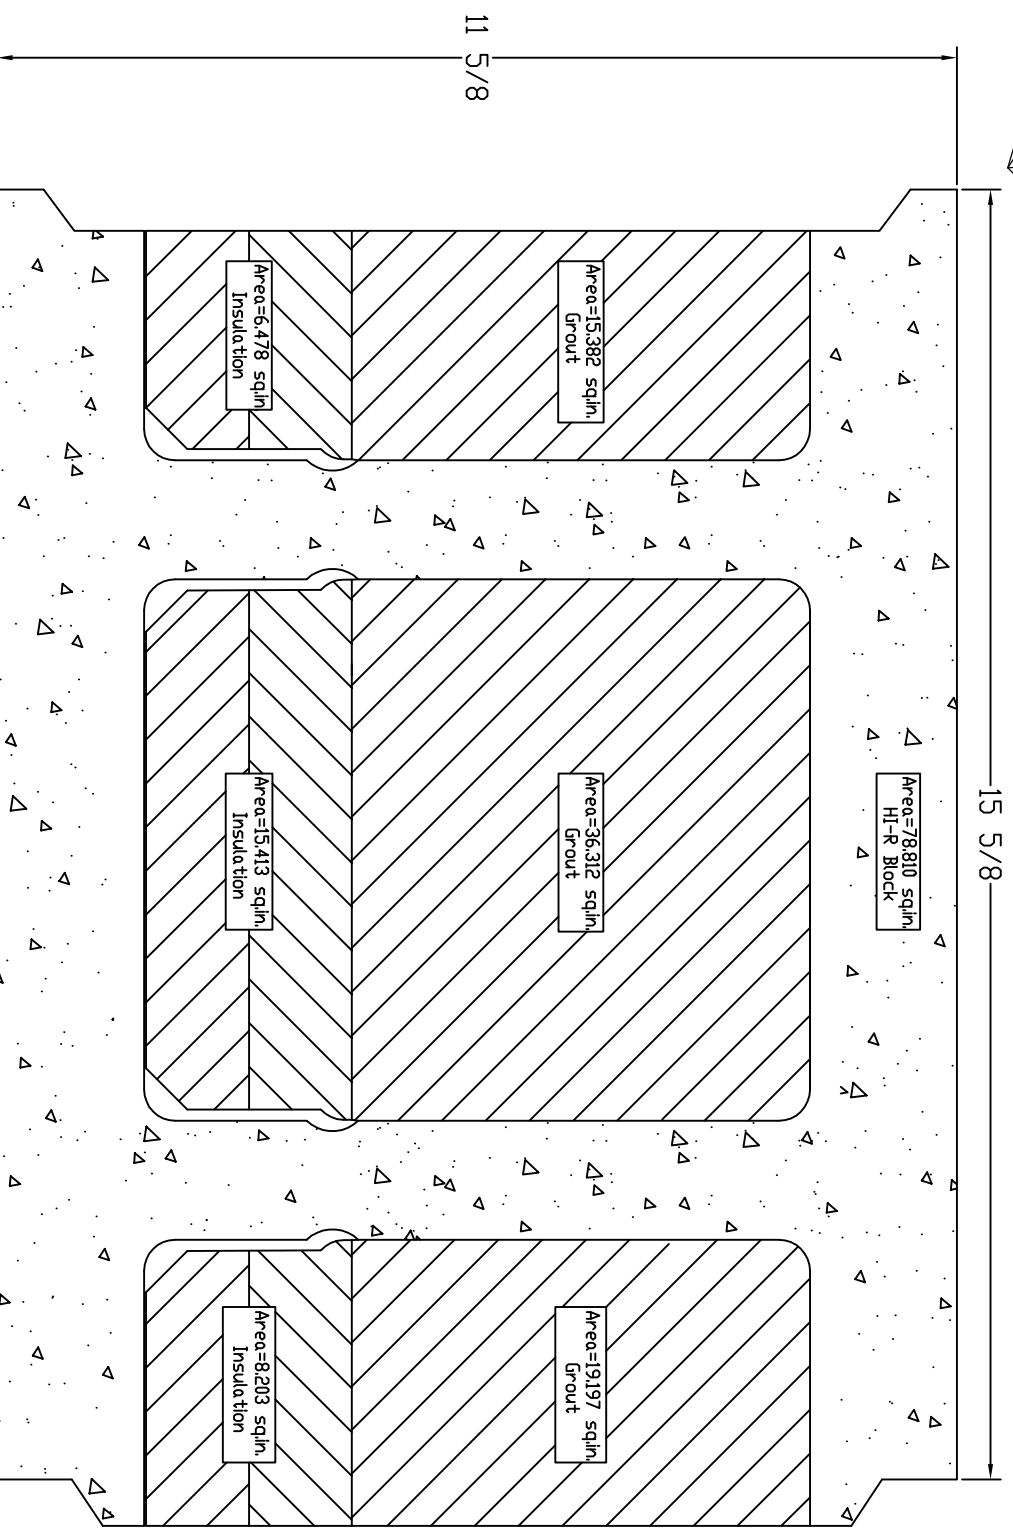

- NOTE:**
1. 8" HI-R Block Dimensions per Besser Dwg. No. 417444
 2. View Shown at Half High Level

CBIS/KORFIL
 P.O. BOX 1000
 FREIGHT HOUSE ROAD
 WEST BROOKFIELD, MA. 01585
 WWW.CBISINC.COM

GRYCEL
 5/7/2010

- NOTE:**
1. 10" HI-R Block Dimensions per Besser Drawing
 2. View Shown at Half High Level

CBIS/KORFIL

P.O. BOX 1000
 FREIGHT HOUSE ROAD
 WEST BROOKFIELD, MA. 01585
 WWW.CBISINC.COM

GRYCEL
 5/7/2010

- NOTE:**
1. 12" HI-R Block Dimensions per NCMA Standards
 2. View Shown at Half High Level